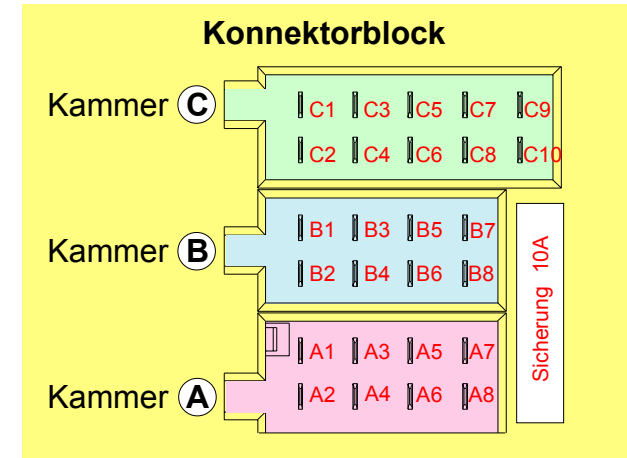

PIN	Kammer A	Kammer B	Kammer C
1	GAL	Lautsprecher Heck rechts+	frei
2	K-Leitung	Lautsprecher Heck rechts -	frei
3	Telefon-Mute	Lautsprecher Front rechts+	frei
4	KL30 Batterie	Lautsprecher Front rechts -	Wake up-Leitung
5	Steuer-ausgang 12V	Lautsprecher Front links+	Ubatt. (KL30) nach Sicherung
6	KL58 Beleuchtung	Lautsprecher Front links -	KL31 Masse
7	KL15 Zündung	Lautsprecher Heck links+	frei
8	KL31 Masse	Lautsprecher Heck links -	frei
9			frei
10			frei